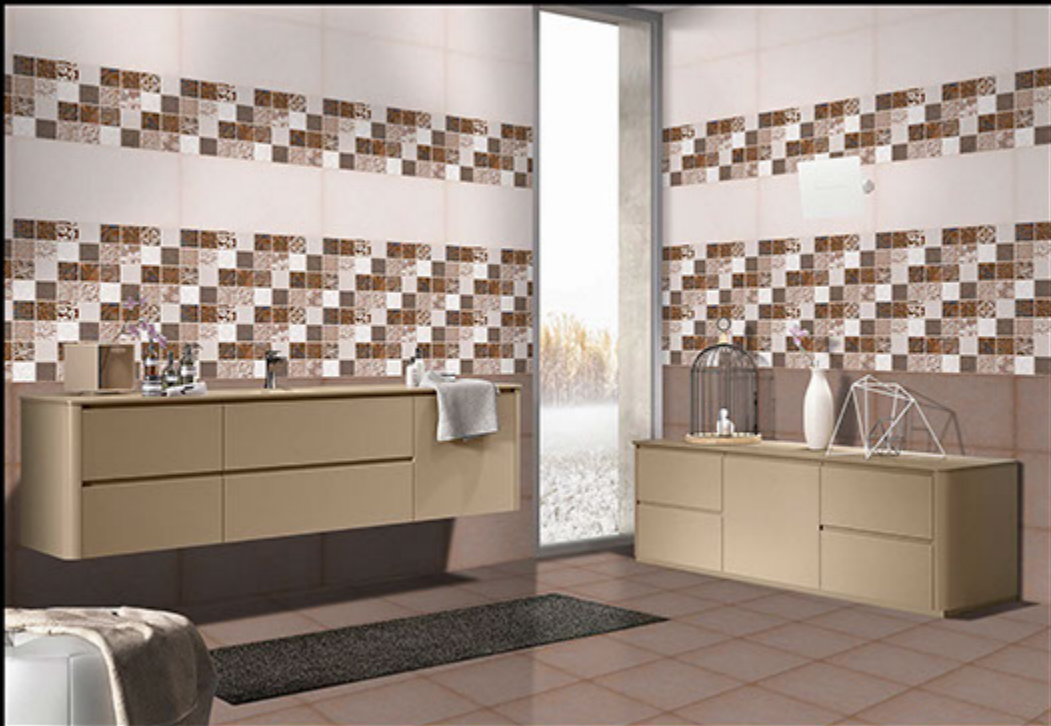

300x
600mm
MATT FINISH

DIGITAL WALL TILES

SEGA
TILES

61646-D