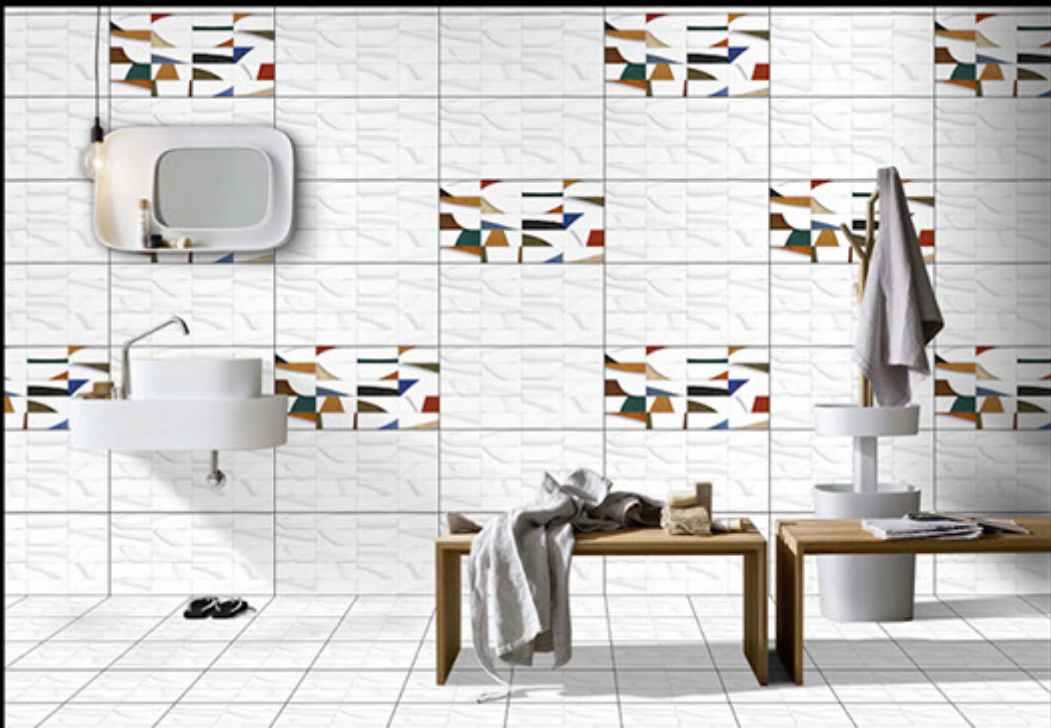

300x
600mm ■
MATT FINISH

DIGITAL WALL TILES ■

SEGA
TILES