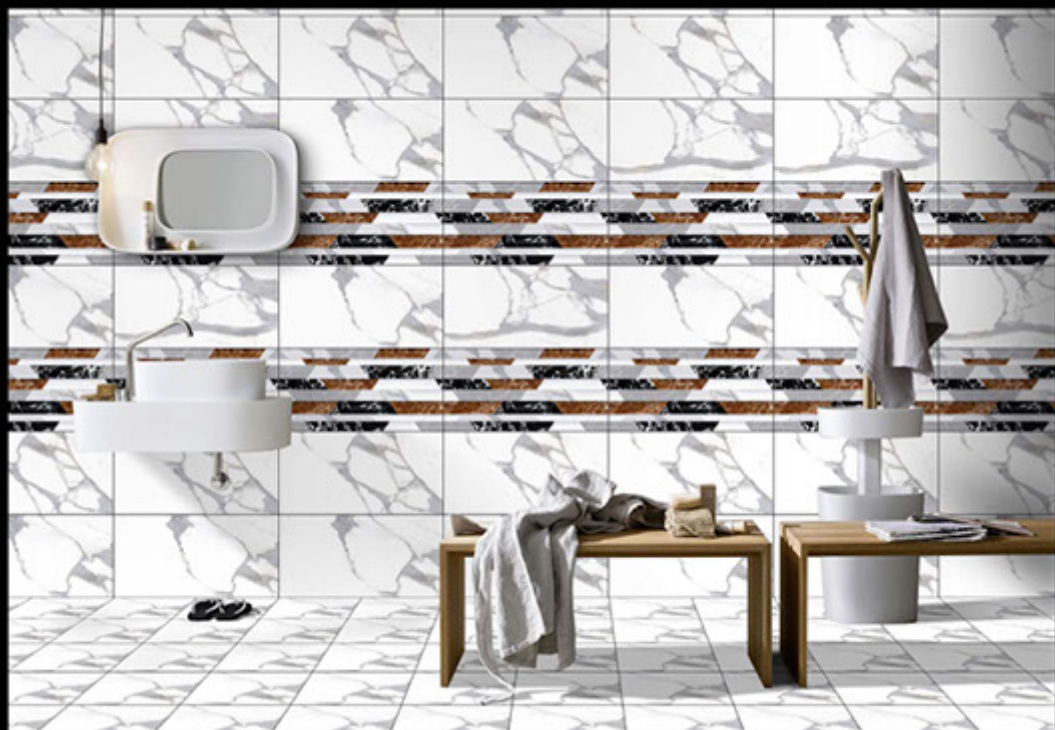

300x
600mm ■
MATT FINISH

DIGITAL WALL TILES ■

SEGA
TILES