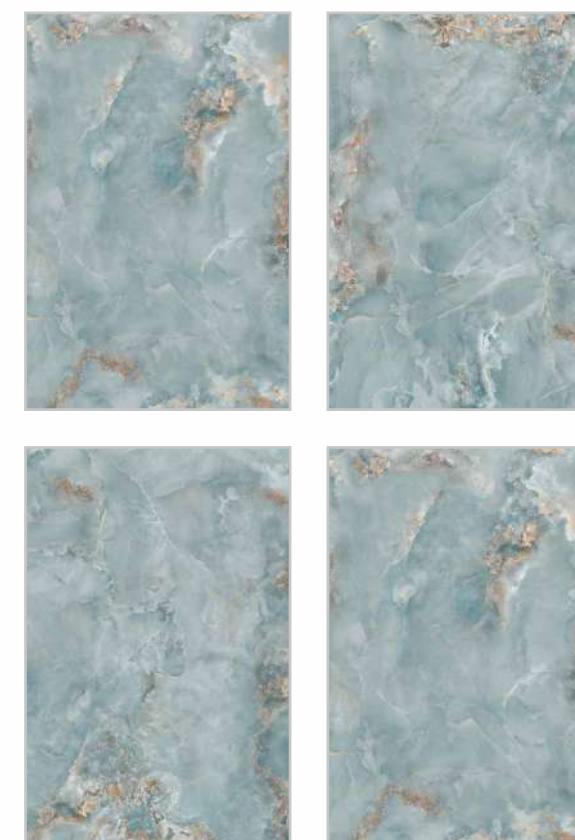

Marine
Aqua

1200x
1800mm | Random : **03** | FINISH : **Glossy**