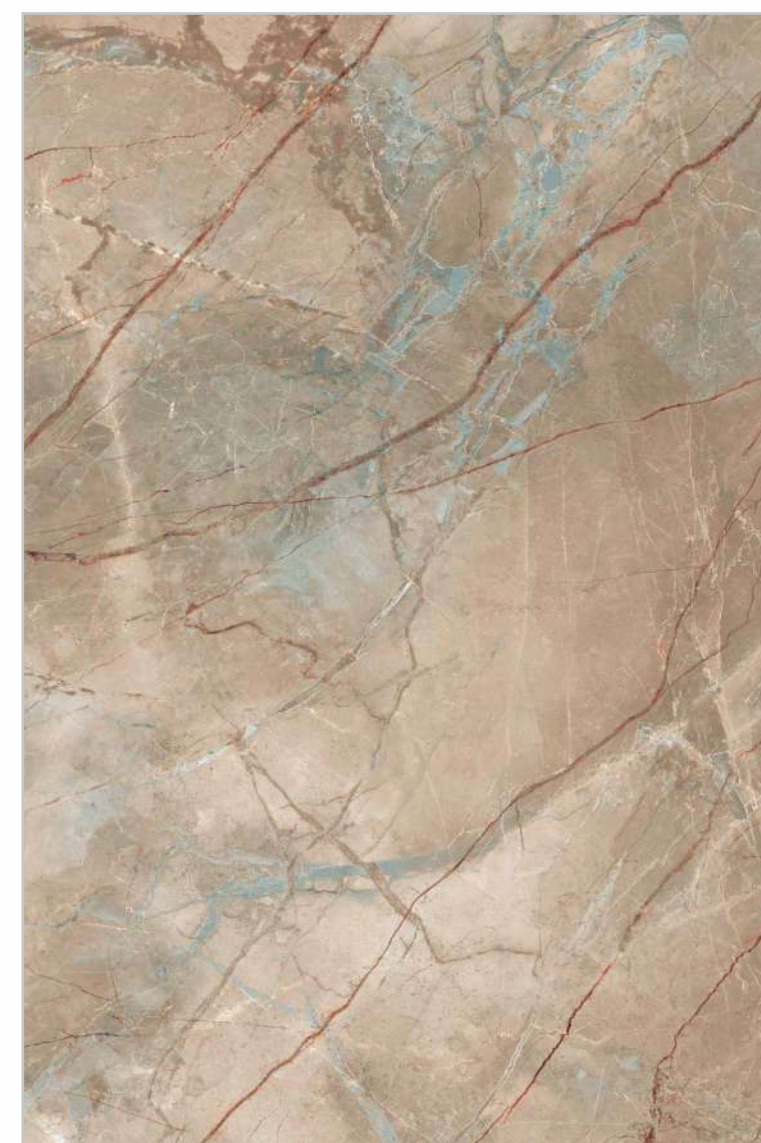

Amazon
Aqua

Amazon
Aqua

1200x
1800mm | Random : | FINISH :
03 | Glossy

Azule
Brown

Azule
Brown

1200x
1800mm | Random : **03** | FINISH : **Glossy**

Fortaleza
Aqua

Fortaleza
Aqua