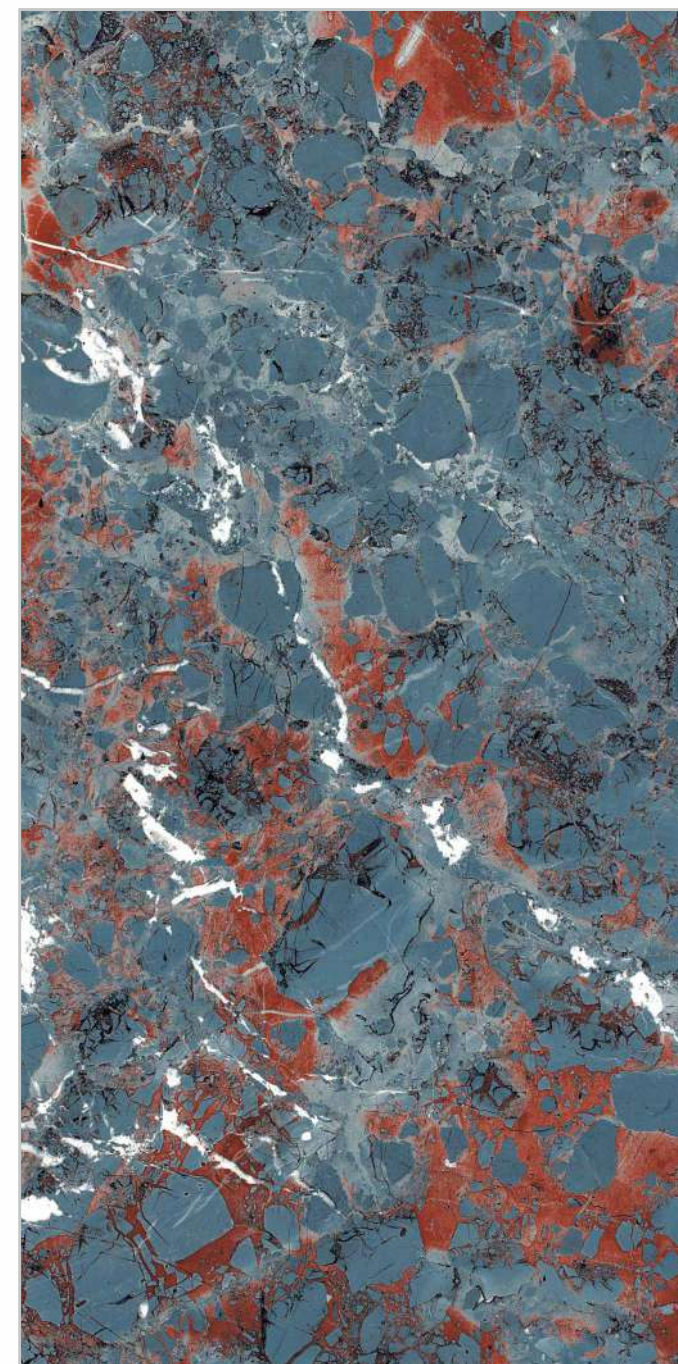

Amares
Green