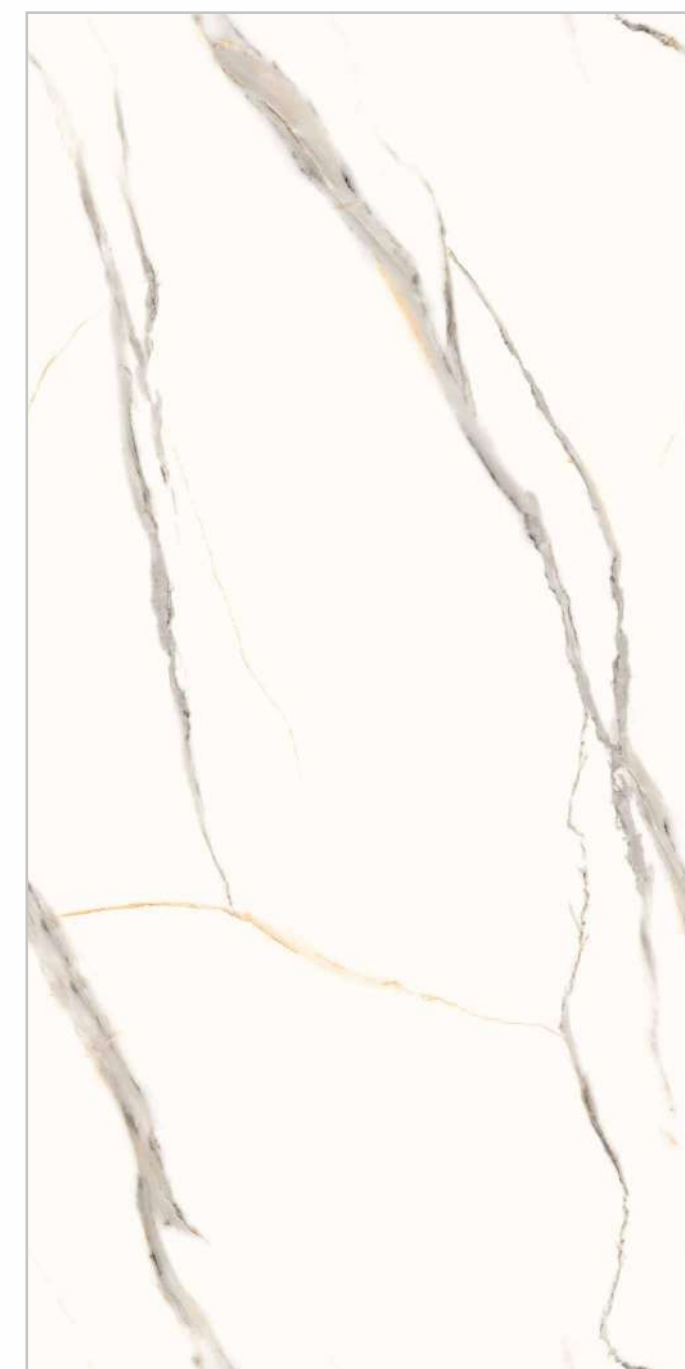

Troy
Black

Troy
Black

600x
1200mm | Random : 05 | FINISH :
High gloss

Carving Endless

Crafted tiles enhance opulent areas,
adding a brightness and spaciousness
to any setting

Detox
White

Detox
White

600x
1200mm | Random : 04 | FINISH :
Carving Endless