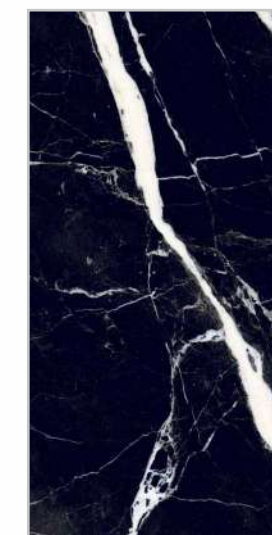

600x
1200mm | Random :
04 | FINISH :
High gloss