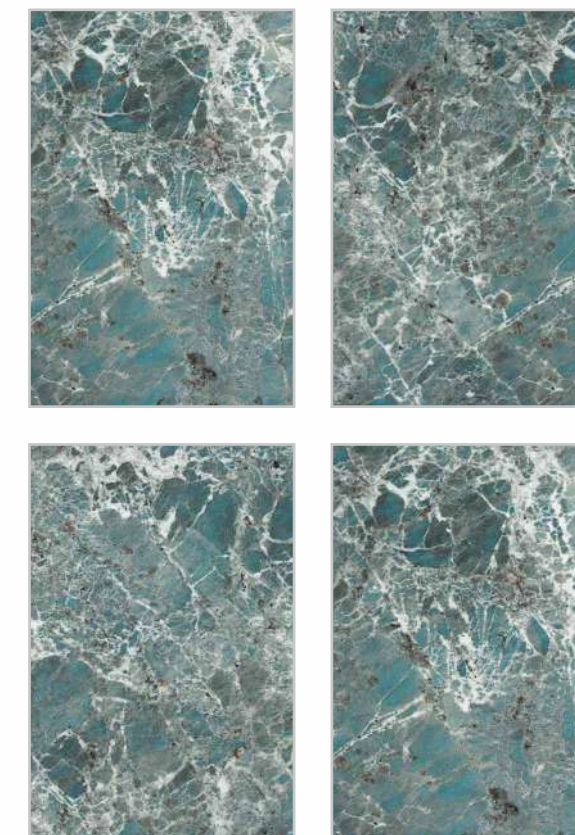

1200x
1800mm | Random : | FINISH :
03 | Glossy