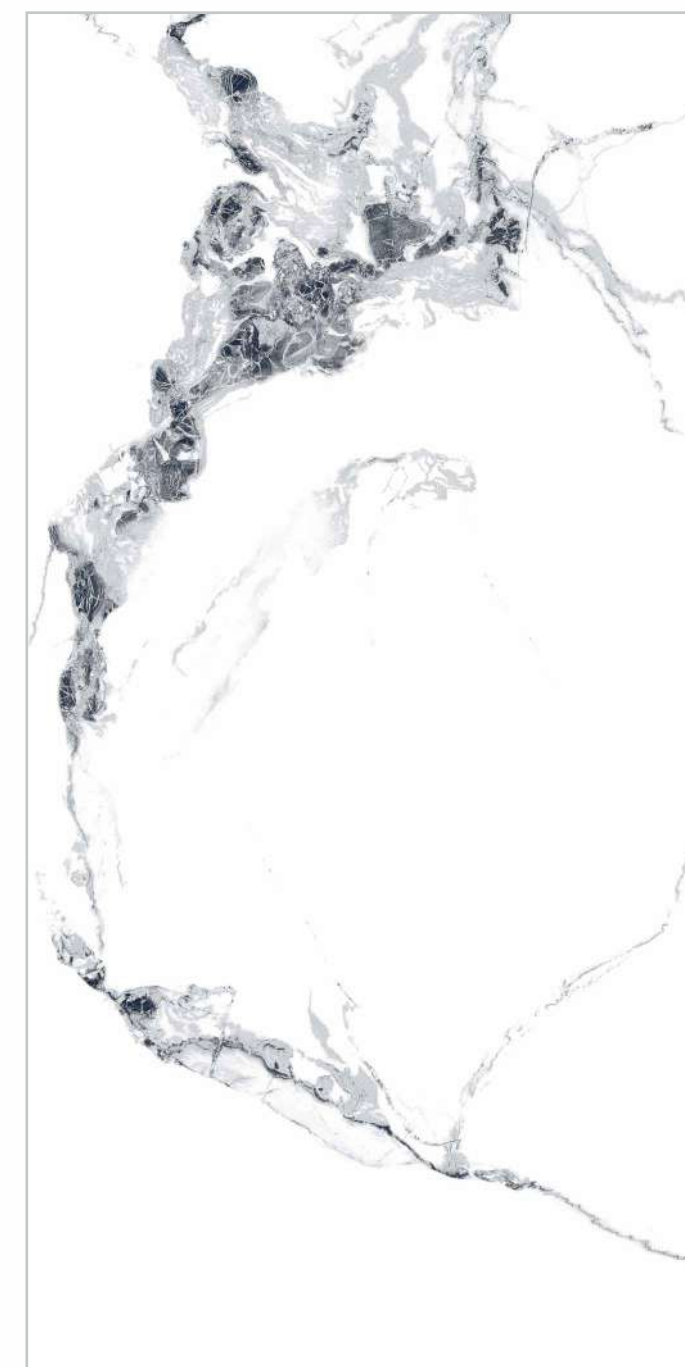

Columbus
Natural

600x
1200mm | Random : 04 | FINISH :
Glossy

Dalton
Natural

Dalton
Natural

600x
1200mm | Random : 04 | FINISH :
Glossy

Exotic
White

Exotic
White

600x
1200mm | Random : 06 | FINISH :
Glossy