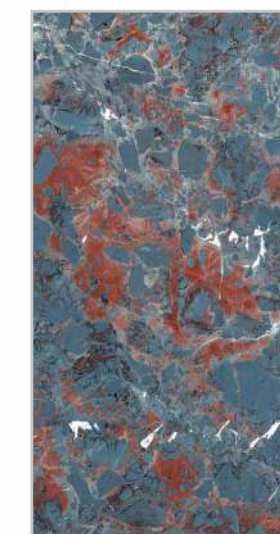

Scan to
Download
E - Catalogue

High Glossy

High Glossy Tiles are ideal for small areas,
as they make any area look brighter and
more spacious.

Amares
Green

Amares
Green

600x
1200mm | Random : | FINISH :
04 | High gloss