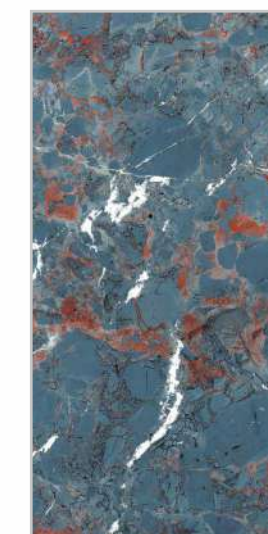

Scan to
Download
E - Catalogue

High Glossy

High Glossy Tiles are ideal for small areas,
as they make any area look brighter and
more spacious.

Amares
Green

Amares
Green

600x
1200mm | Random : | FINISH :
04 | High gloss