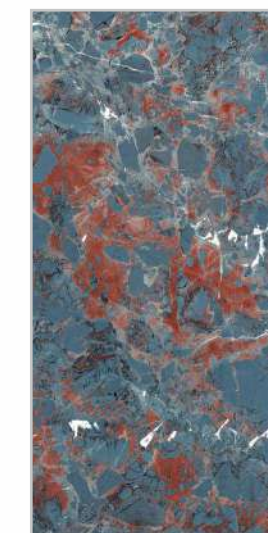

Scan to
Download
E - Catalogue

High Glossy

High Glossy Tiles are ideal for small areas,
as they make any area look brighter and
more spacious.

Amares
Green

Amares
Green

600x
1200mm | Random : | FINISH :
04 | High gloss