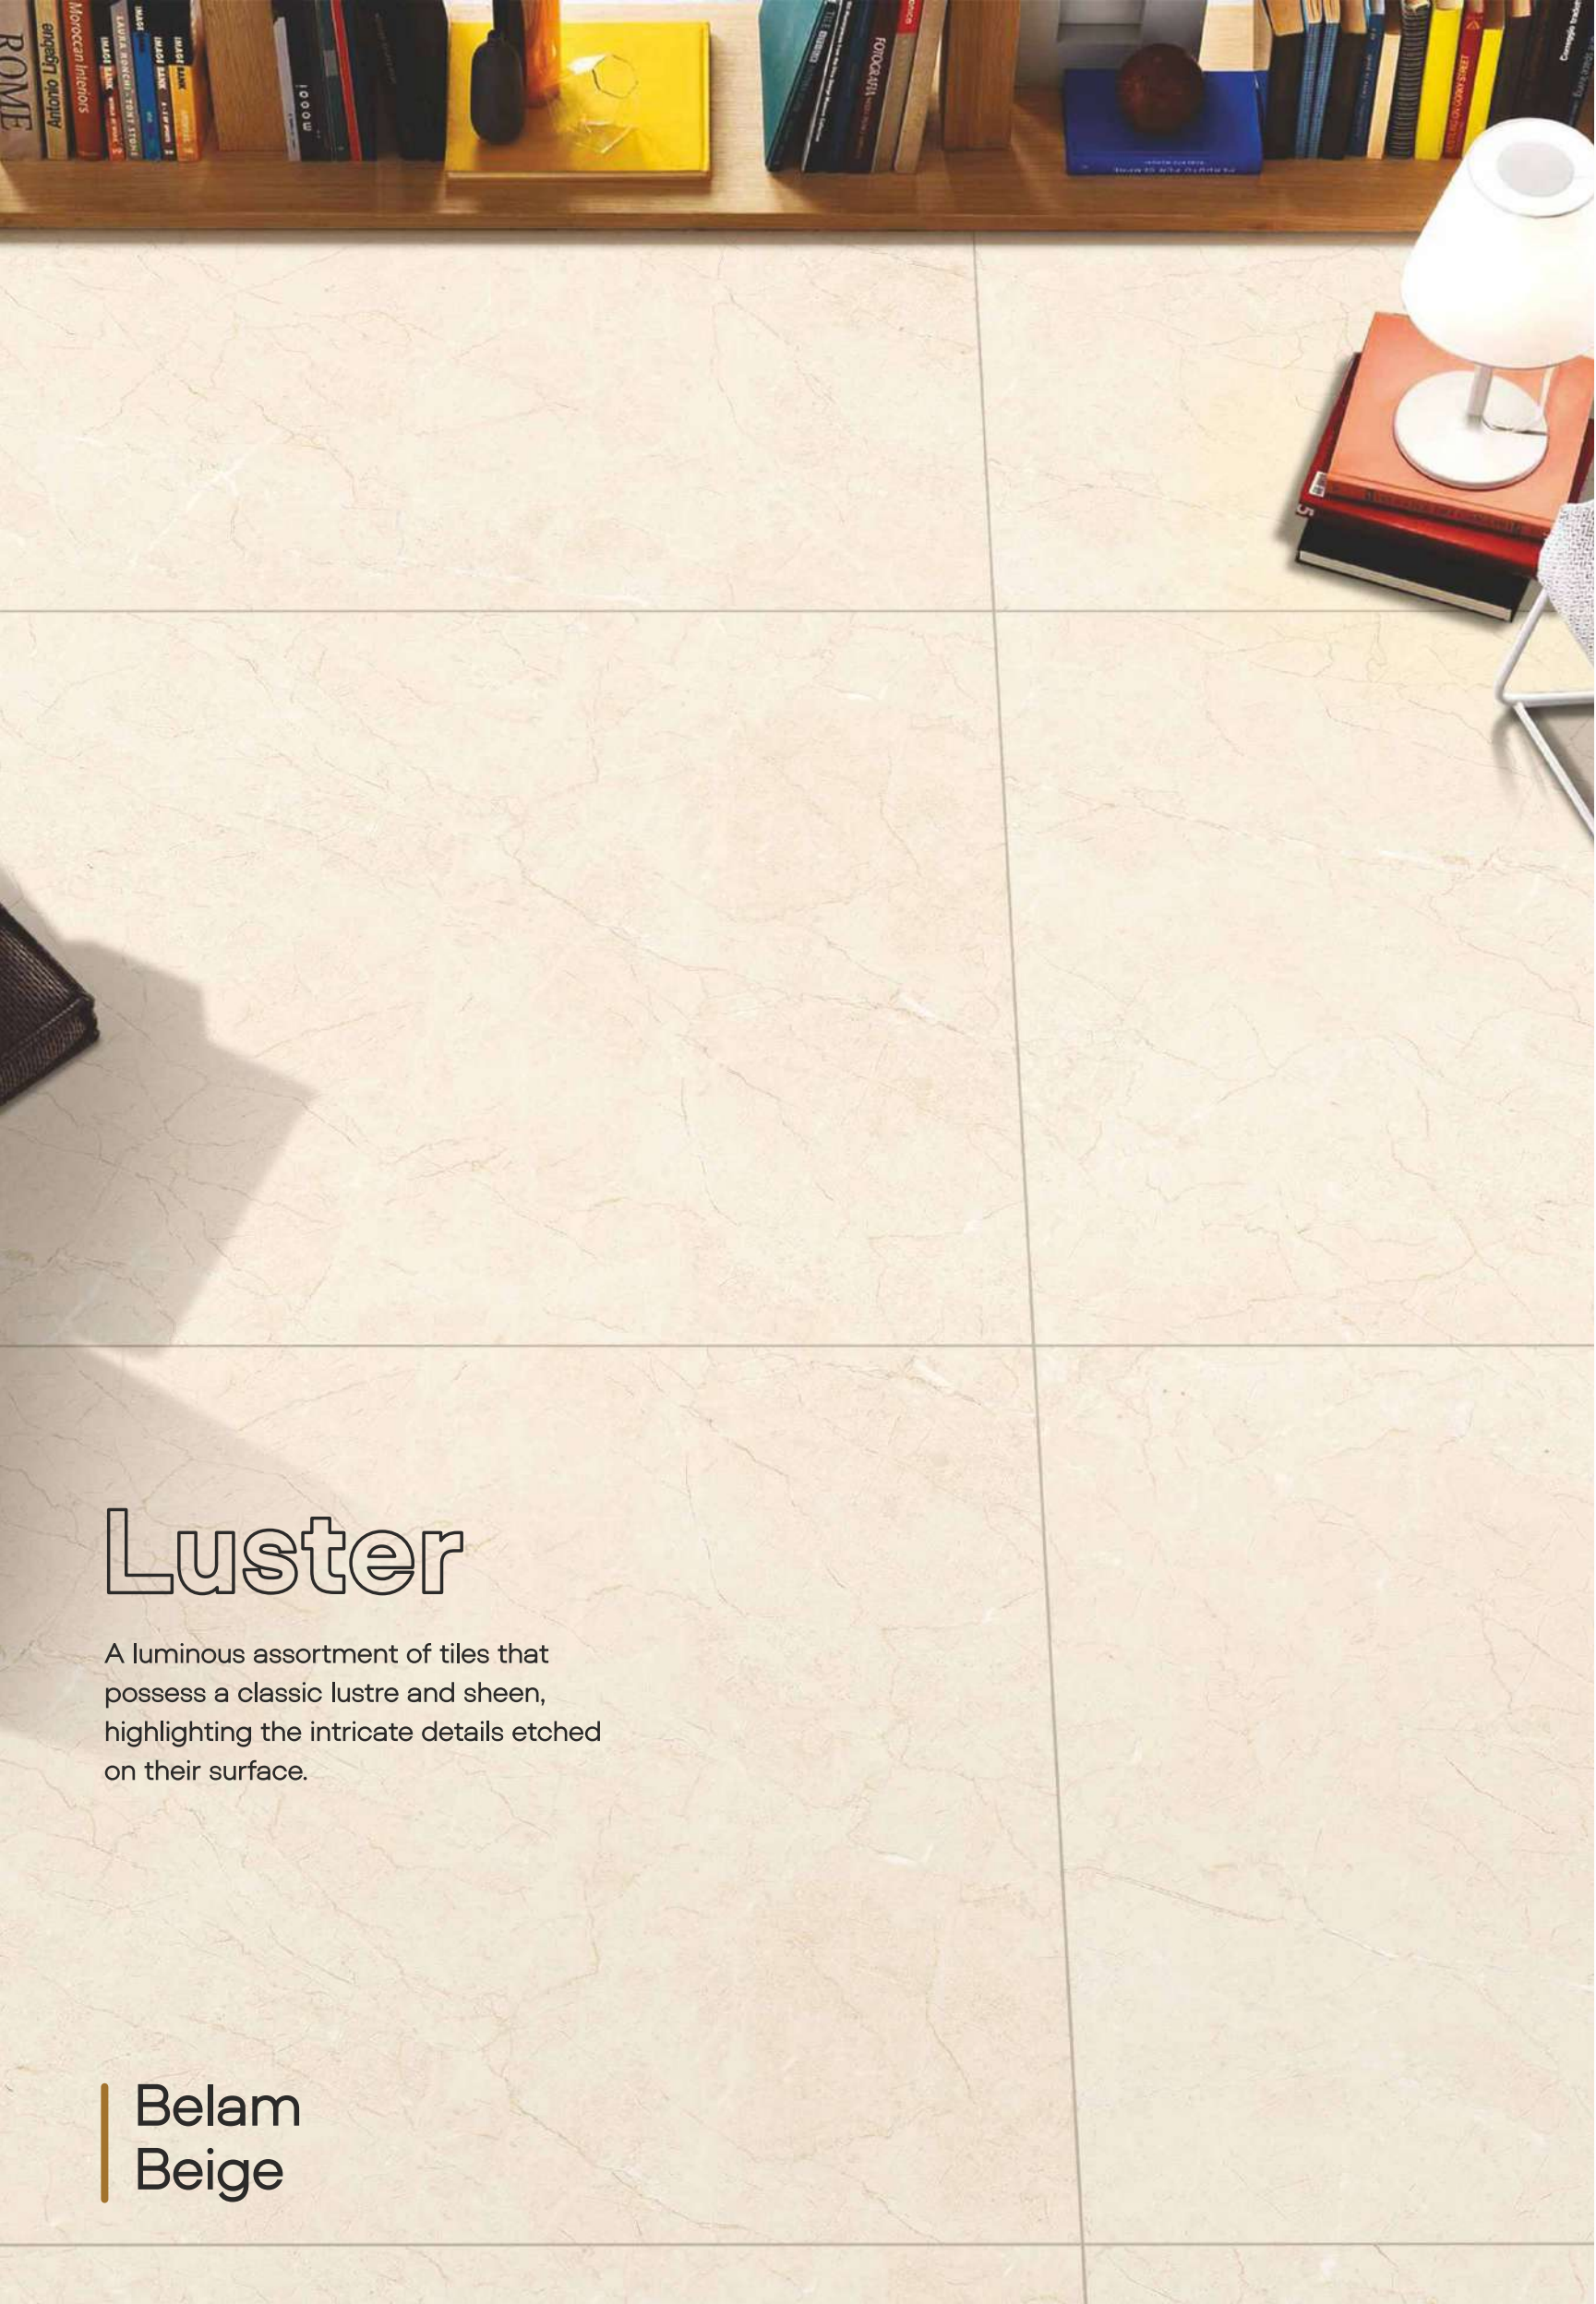

Legana
Creama

Legana
Creama

1200x
1800mm | Random : **03** | FINISH : **Carving**

Victoria
Beige

Victoria
Beige

**1200x
1800mm** | Random : **03** | FINISH : **Carving**

Luster

A luminous assortment of tiles that possess a classic lustre and sheen, highlighting the intricate details etched on their surface.