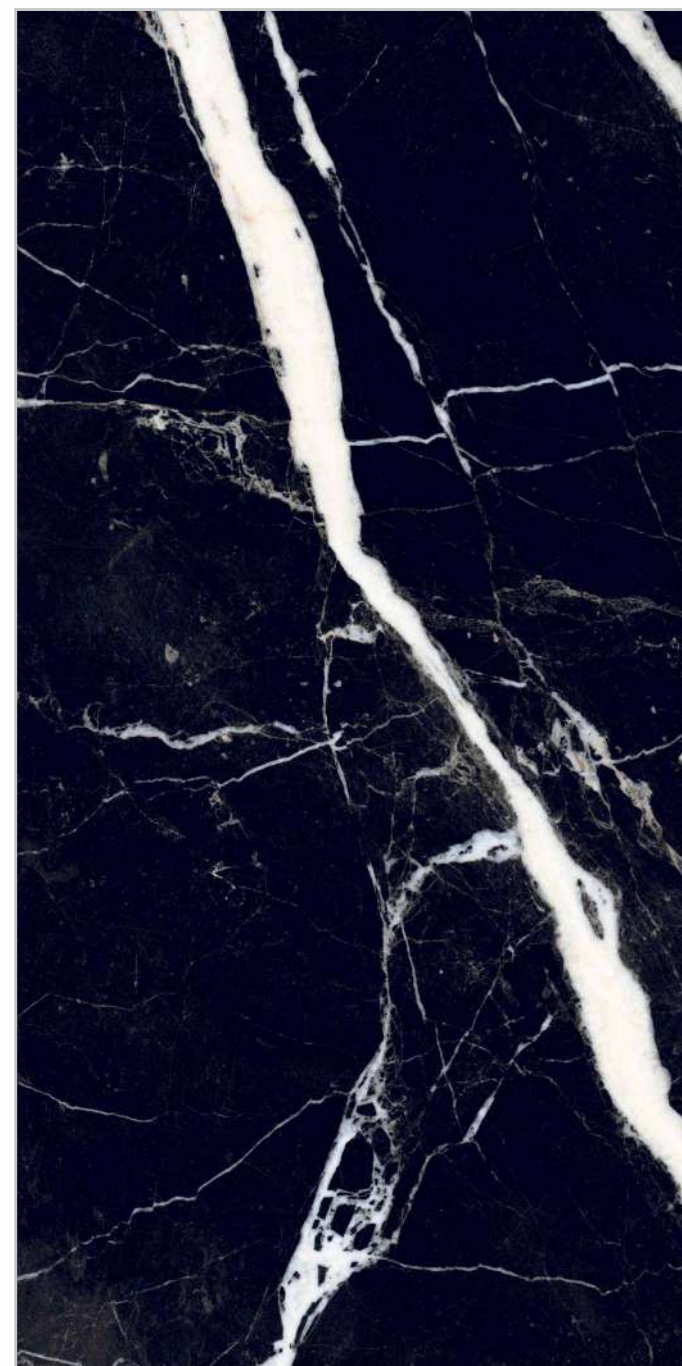

Cody
Black

Cody
Black

600x
1200mm | Random :
04 | FINISH :
High gloss