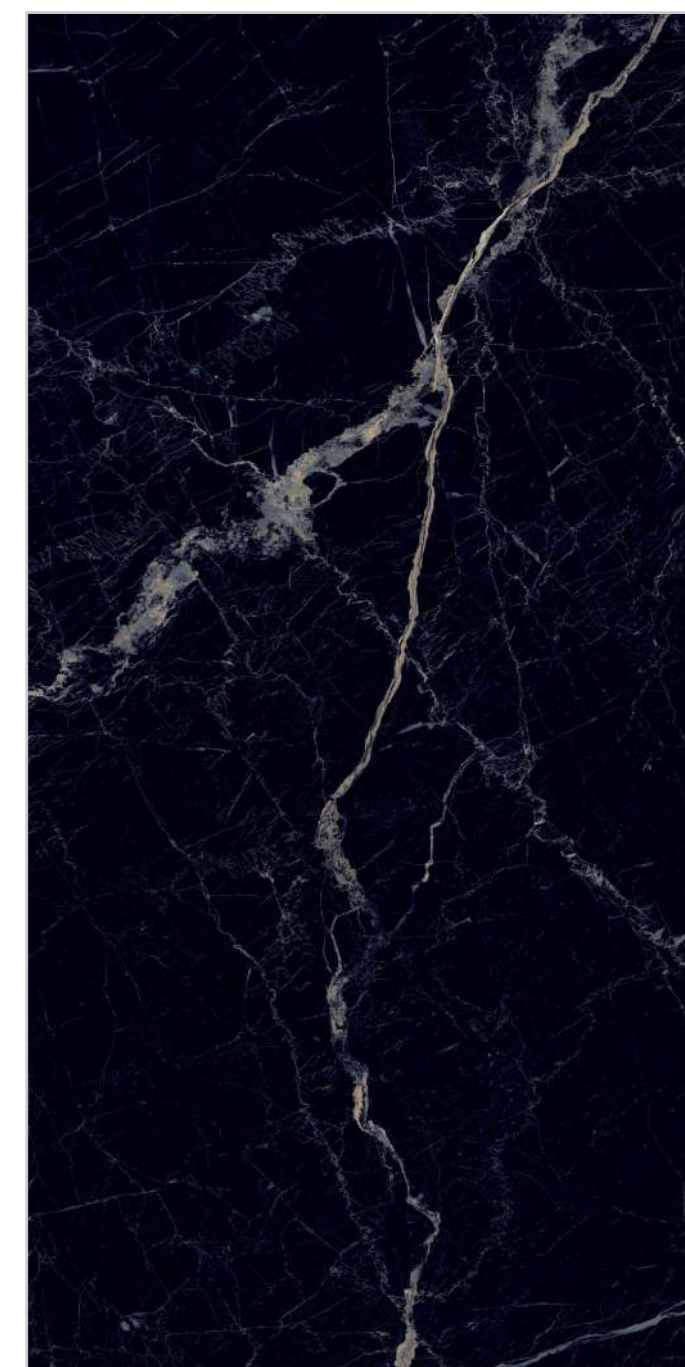

Cody
Black

Cody
Black

600x
1200mm | Random :
04 | FINISH :
High gloss

Davis
Nore

Davis
Nore

600x
1200mm | Random : | FINISH :
05 | High gloss

Davis
Nore

Glassy
Black