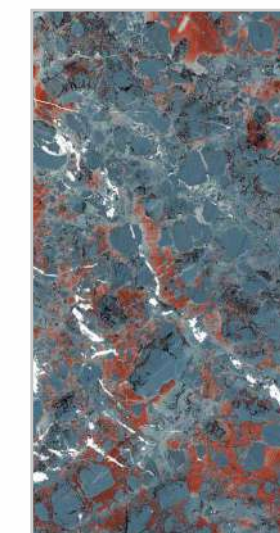

Scan to
Download
E - Catalogue

High Glossy

High Glossy Tiles are ideal for small areas,
as they make any area look brighter and
more spacious.

Amares
Green

Amares
Green

600x
1200mm | Random : | FINISH :
04 | High gloss