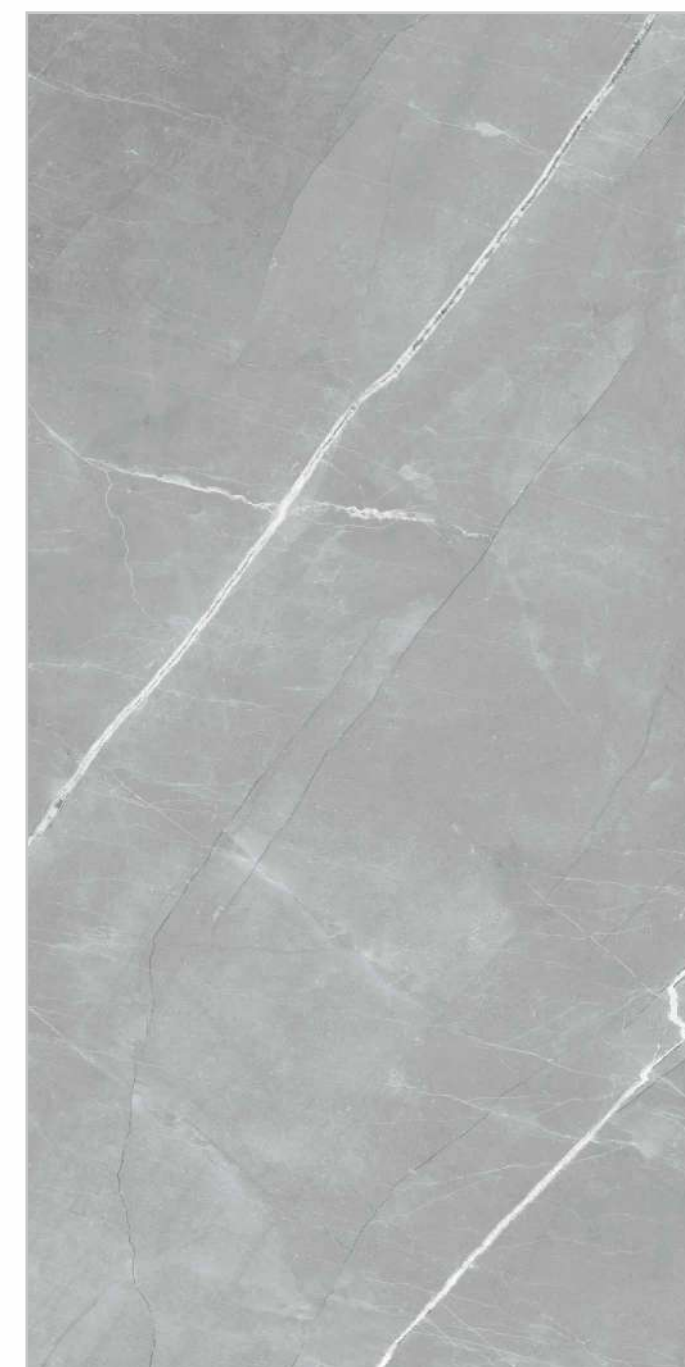

Almosa
Wine

Almosa
Wine

600x
1200mm | Random : | FINISH :
01 | Glossy

Alton
Bianco

Alton
Bianco

600x
1200mm | Random : | FINISH :
05 | Glossy

Alton
Gris

Alton
Gris