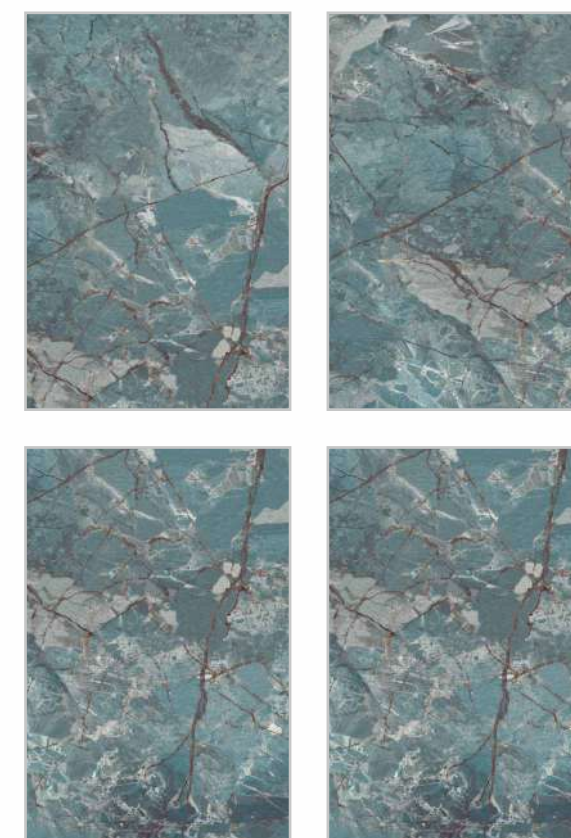

Amazon
Aqua

Amazon
Aqua

1200x
1800mm | Random : | FINISH :
03 | Glossy

Azule
Brown

Azule
Brown

1200x
1800mm | Random : **03** | FINISH : **Glossy**

Fortaleza
Aqua

Fortaleza
Aqua