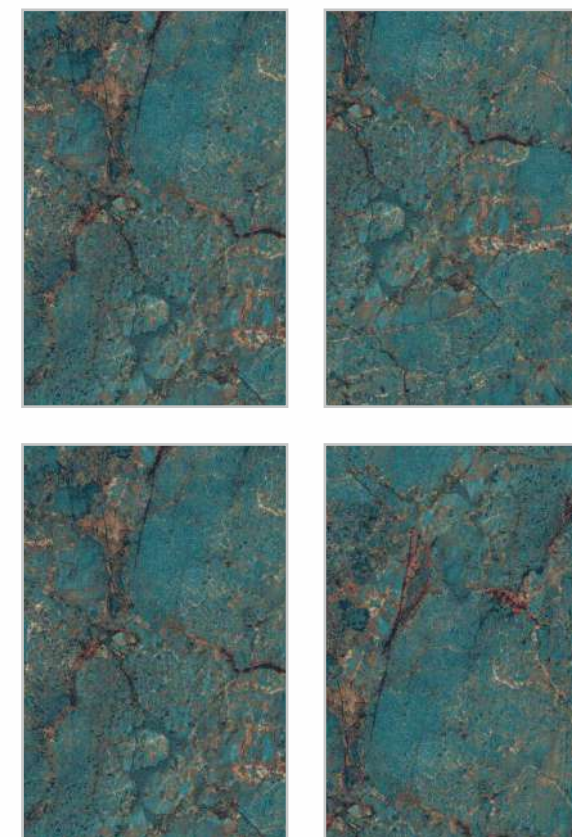

Vienna
Aqua

1200x
1800mm | Random : **03** | FINISH : **Glossy**