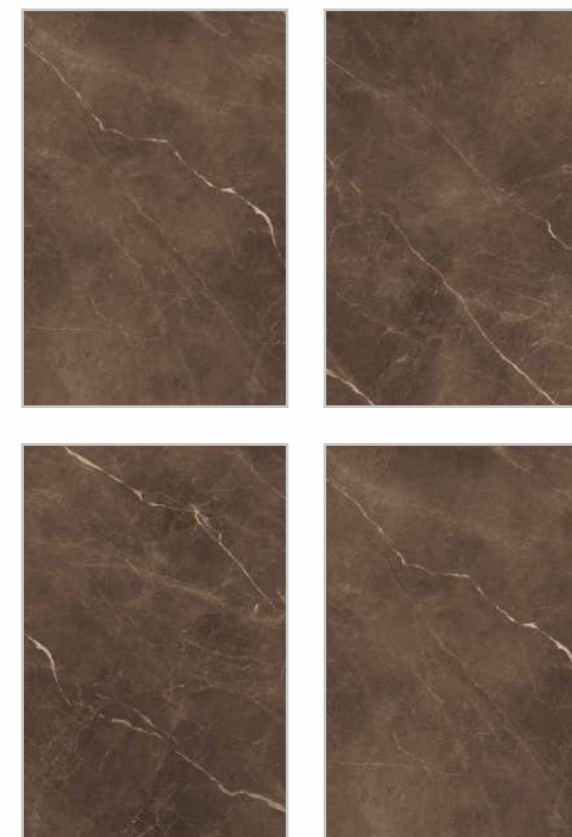

Scan to
Download
E - Catalogue

High Glossy

High Glossy Tiles are ideal for small areas, as they make any area look brighter and more spacious.

Brasilla
Cooper

Brasilla
Cooper

1200x
1800mm | Random : | FINISH :
03 | High Glossy